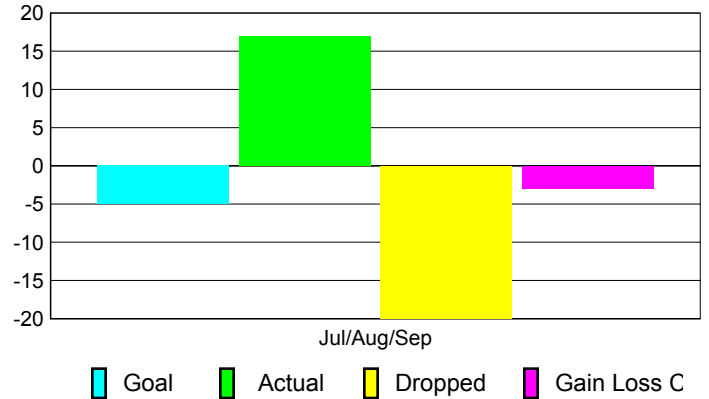

### YTD Status Quo Clubs 2010-2011

Status Quo Clubs Compared to Status Quo Members

## MEMBERSHIP

Membership Results  
2010-2011

Membership  
2009-2010

Month	Net Memb Goal	Actual New Memb	Actual Dropped Memb	Gain/Loss of Memb	Gain/Loss of Memb
Jul/Aug/Sep	-5	17	-20	-3	-17
<b>Totals</b>	<b>-5</b>	<b>17</b>	<b>-20</b>	<b>-3</b>	<b>-17</b>

### Membership Results 2010-2011

Goal, New, Dropped, Gain/Loss

### Comparison of Membership Gain/Loss

Current Year Compared to the Previous Year